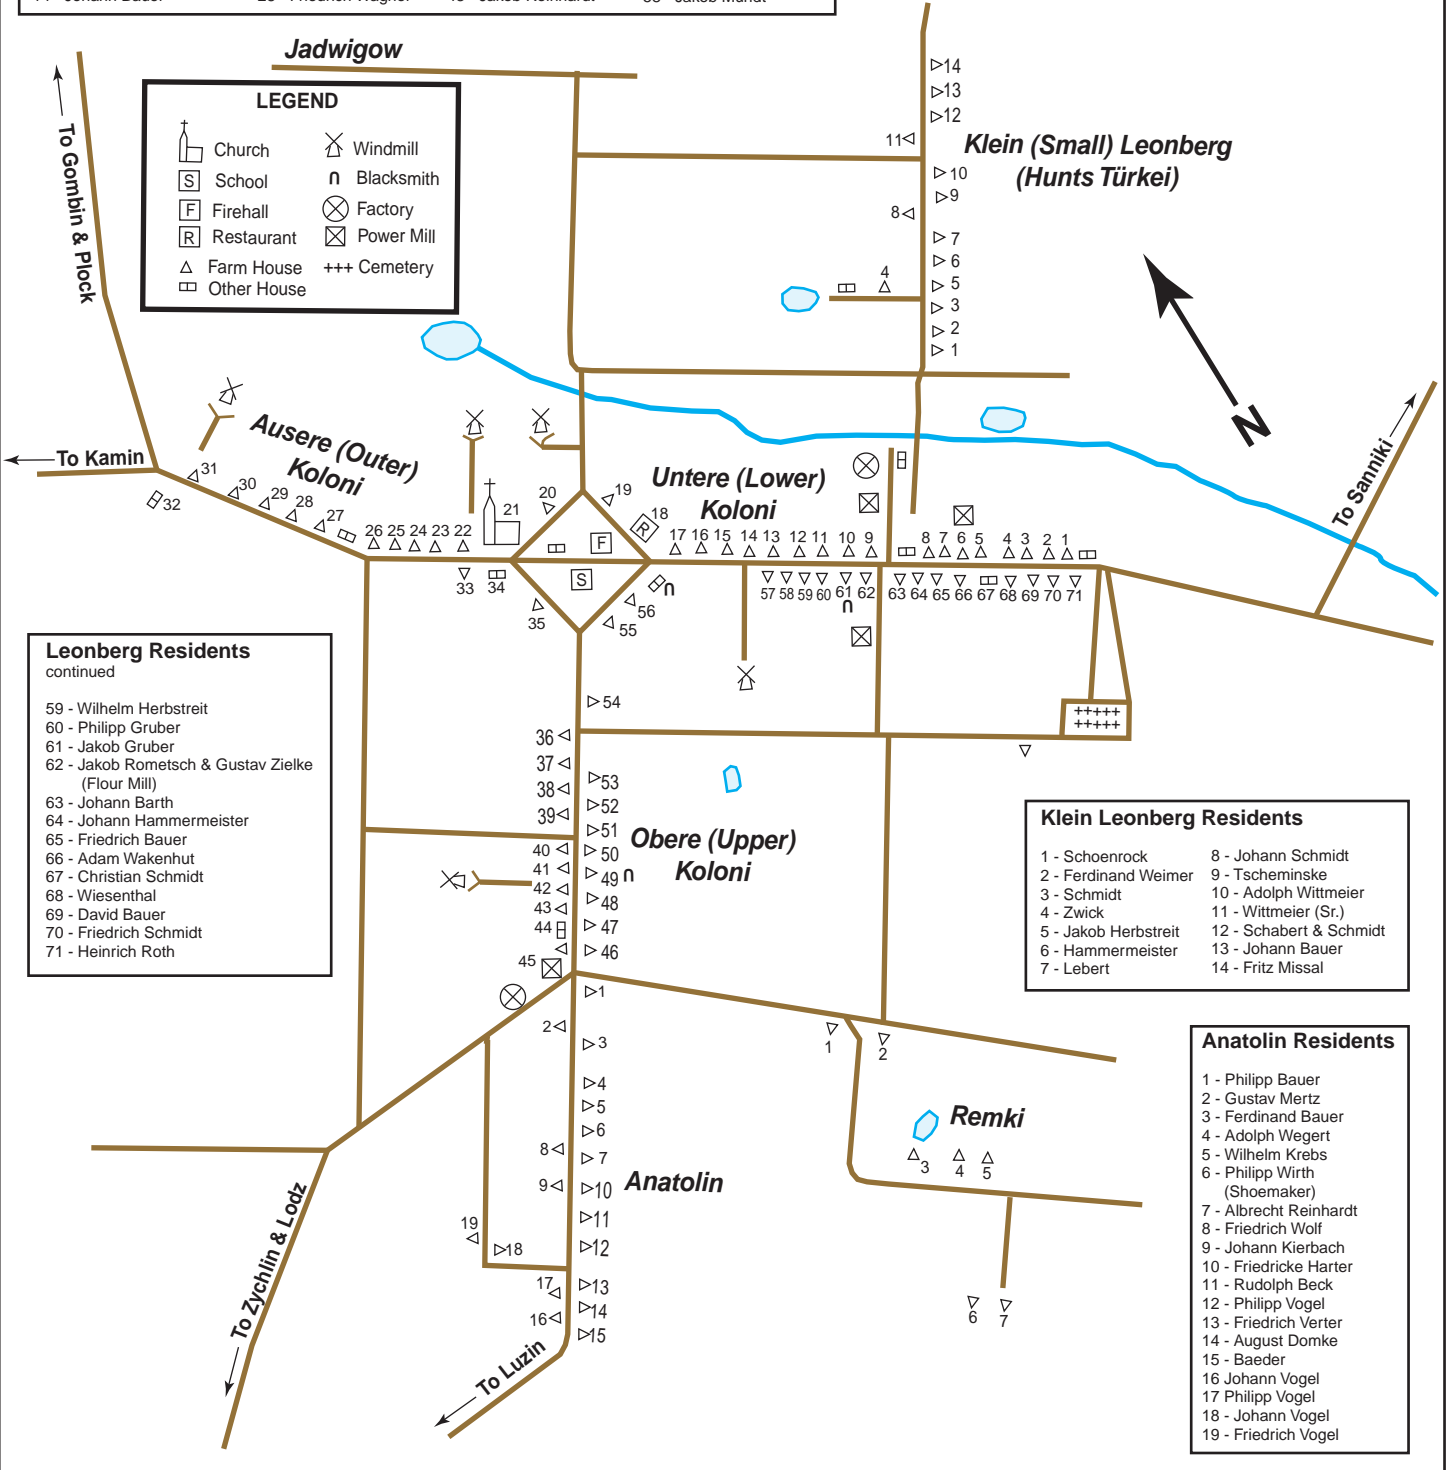

Leonberg Residents

Beginning at central right of map

- | | | | |
|---|---|-------------------------|-------------------------|
| 1 - Herbstreit and Gartmann | 15 - Friedrich Goll | 29 - Ludwig Ruppel | 44 - Ferdinand Vogel |
| 2 - Kujawa (Polish) | 16 - Hermann Hell | 30 - Gensler | 45 - Johann Vogel |
| 3 - Christian Krebs | 17 - Johann Zwick | 31 - Gerhard Hahnert | 46 - Wilhelm Bauer |
| 4 - Jakob Schmidt | 18 - Tavern (Schenke) | 32 - Szelak (Polish) | 47 - Johann Wirth |
| 5 - Gerstenkorn | 19 - Gustav Gruber | 33 - Huebner | 48 - Wilhelm Bintz |
| 6 - Philipp Vetter (Mill) | 20 - Wilhelm Held | 34 - Opuch | 49 - Johann Heise |
| 7 - Johann Goll | 21 - Church | 35 - Johann Mertz | 50 - Jakob Bintz |
| 8 - Harther | 22 - Friedrich Queck | 36 - Johann Hell | 51 - Joseph Fobel |
| 9 - Johann Blümle
(Mill & Farm Implements) | 23 - Johann Wegert | 37 - Philipp Barth | 52 - Johann Gerstenkorn |
| 10 - Gustav Weimer | 24 - Johann Queck | 38 - Philipp Bauer | 53 - Johann Barth |
| 11 - Gottlieb Blümle | 25 - Christian Schade &
Philipp Gartmann | 39 - Wilhelm Schmidt | 54 - Johann Hell |
| 12 - Gustav Blümle | 26 - Johann Queck | 40 - Jakob Vetter | 55 - Christian Queck |
| 13 - Friedrich Peter | 27 - Reinhold Schuh | 41 - Johann Schmidt | 56 - Hermann Mertz |
| 14 - Johann Bauer | 28 - Friedrich Wagner | 42 - Friedrich Rosnagel | 57 - Hermann Weimer |
| | | 43 - Jakob Reinhardt | 58 - Jakob Mundt |

LEONBERG - LWOWEK

(c.1928 as remembered by John Bauer)

Drawn by Jerry Frank © 2006

Not to Scale

(Comparison to scaled map shows that north-south direction is substantially foreshortened. Relative layout of roads, however, is quite accurate.)